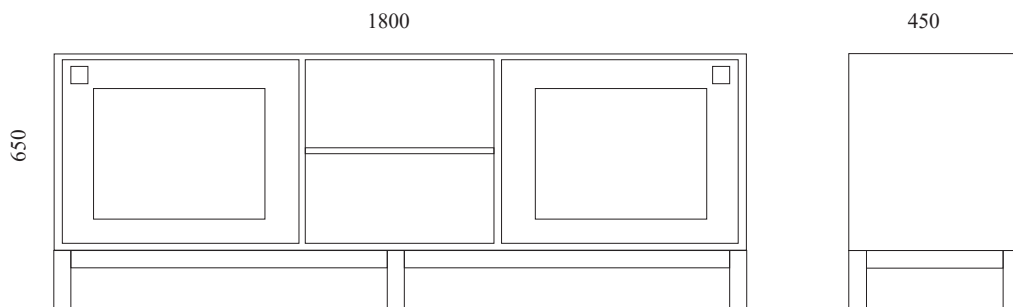

G.A.D

Sundre sideboard

This is a sideboard with two sliding doors on the sides and open storage in the middle. The two middle compartments may be completed with one or two medium sized drawers or doors. Choose door and drawer inlays of wood, clear or frosted glass. Shelves and limestone top are optional.

Design: Kristian Eriksson

www.gad.se

G.A.D, Hästgatan 10, 621 56 Visby, Sweden, Phone: +46-498-249410

Customer service Phone: +46-498-248230, Fax: +46-498-290645, e-mail: info@gad.se

G.A.D

Data

Materials	Birch, oak
Length	180 cm
Height	65 cm
Depth	45 cm
Infill	choose between clear glass, frosted glass or wood