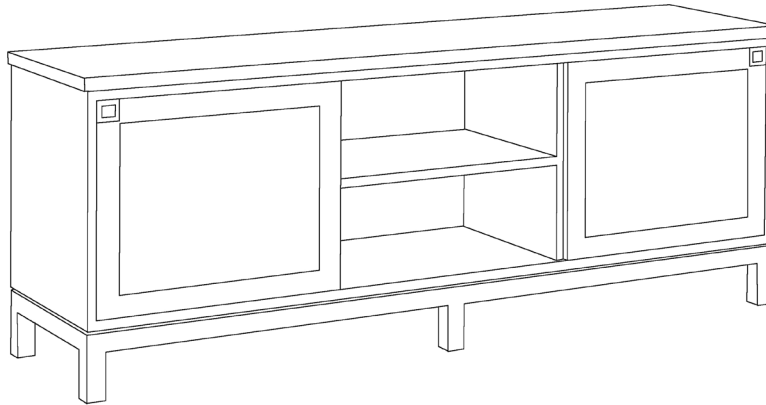

G.A.D

Sundre sideboard

This is a sideboard with two sliding doors on the sides and open storage in the middle. The two middle compartments may be completed with one or two medium sized drawers or doors. Choose door and drawer inlays of wood, clear or frosted glass. Shelves and limestone top are optional.

Design: Kristian Eriksson

www.gad.se

G.A.D, Hästgatan 10, 621 56 Visby, Sweden, Phone: +46-498-249410

Customer service Phone: +46-498-248230, Fax: +46-498-290645, e-mail: info@gad.se

G.A.D

Data

Materials	Birch, oak
Length	180 cm
Height	65 cm
Depth	45 cm
Infill	choose between clear glass, frosted glass or wood